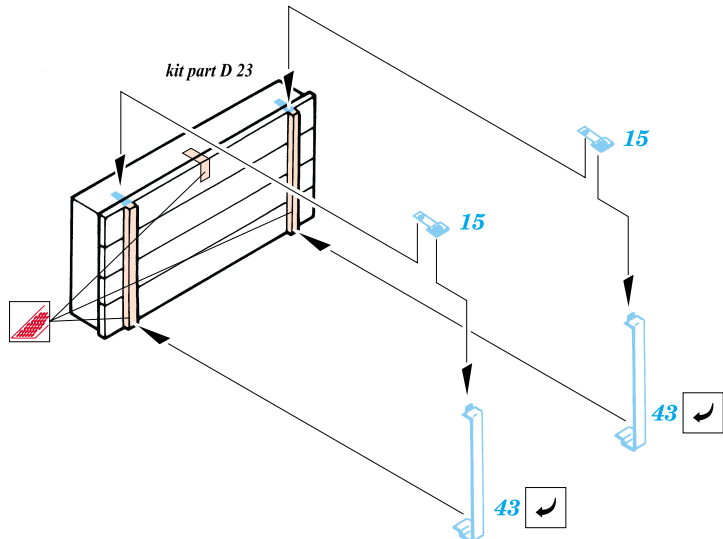

References: Squadron/Signal Publ.: T-34 In Action
Osprey Military: T-35/76 Medium Tank
Bronekolekcia 2/99: T-34/76