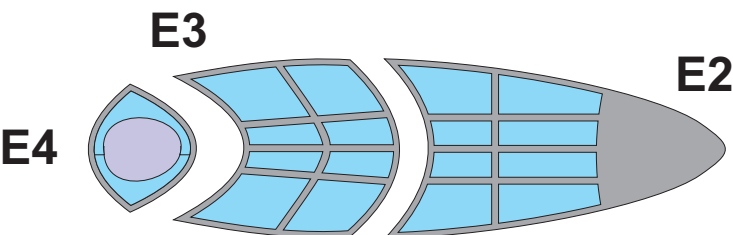

eduard
MASK

EX 353

V-173 1/48

The die-cut mask for accurate canopy frame painting of the
Special Hobby scale 1/48 KIT

2.)

LIQUID MASK ■

3.)