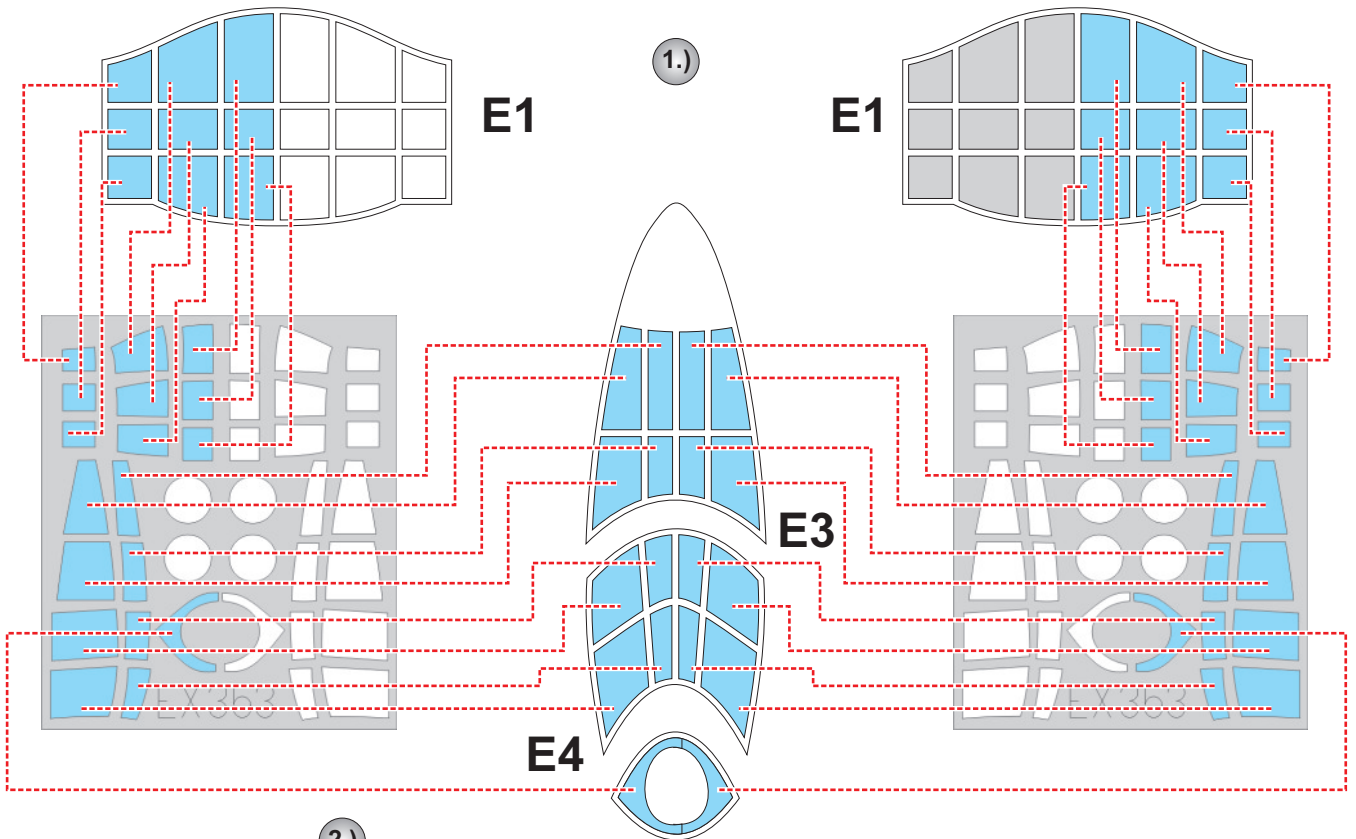

eduard
MASK

EX 353

V-173 1/48

The die-cut mask for accurate canopy frame painting of the
Special Hobby scale 1/48 KIT

2.)

LIQUID MASK ■

3.)