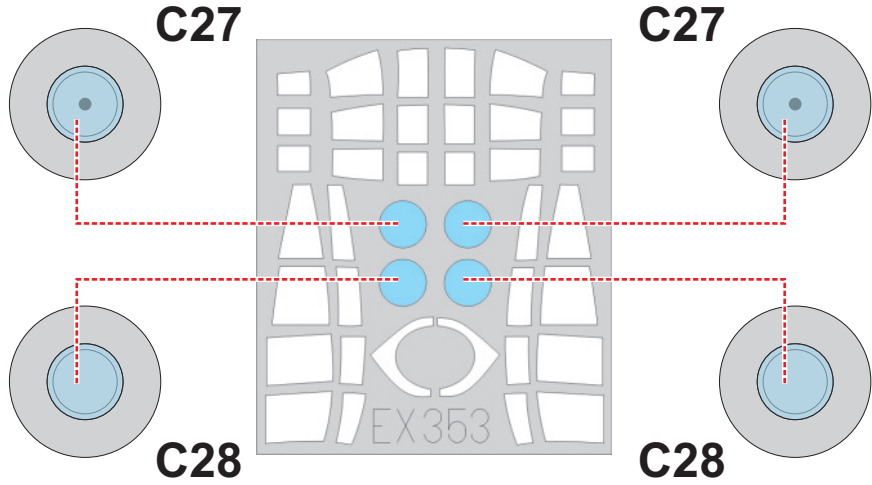

eduard
MASK

EX 353

V-173 1/48

The die-cut mask for accurate canopy frame painting of the
Special Hobby scale 1/48 KIT

2.)

LIQUID MASK ■

3.)