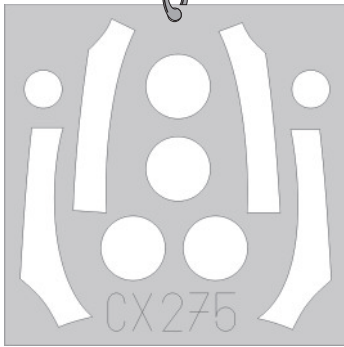

eduard
MASK

F-22 1/72

The die-cut mask for accurate canopy frame painting of the
Fujimi scale 1/72 KIT

CX 275

LIQUID MASK ■

Ga1 Gb1