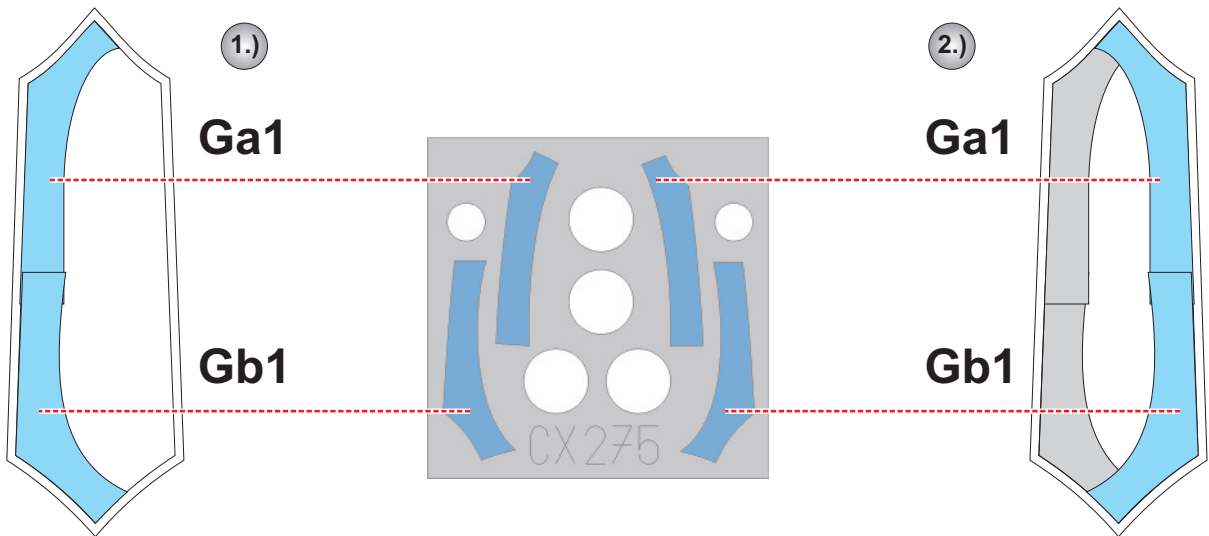

eduard
MASK

F-22 1/72

The die-cut mask for accurate canopy frame painting of the
Fujimi scale 1/72 KIT

CX 275

LIQUID MASK ■

Ga1 Gb1