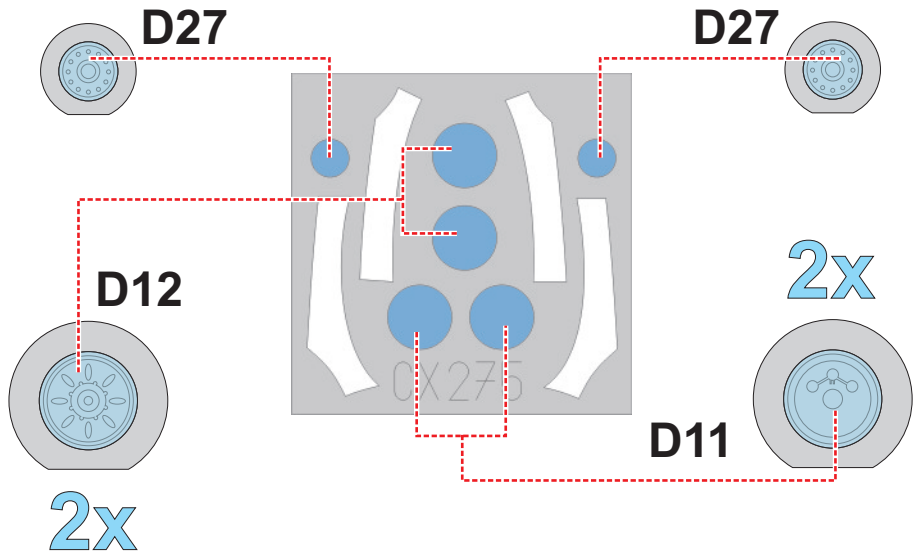

eduard
MASK

F-22 1/72

The die-cut mask for accurate canopy frame painting of the
Fujimi scale 1/72 KIT

CX 275

LIQUID MASK ■

Ga1 Gb1