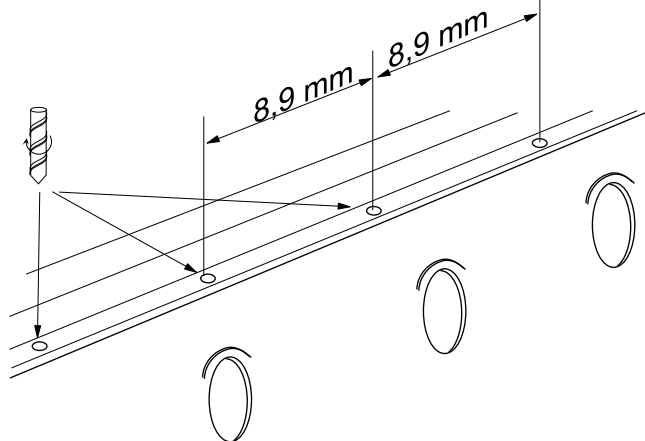

WARNING

Use part of frame with holes as a pattern

(Fragment ramki z otworami może posłużyć jako szablon)