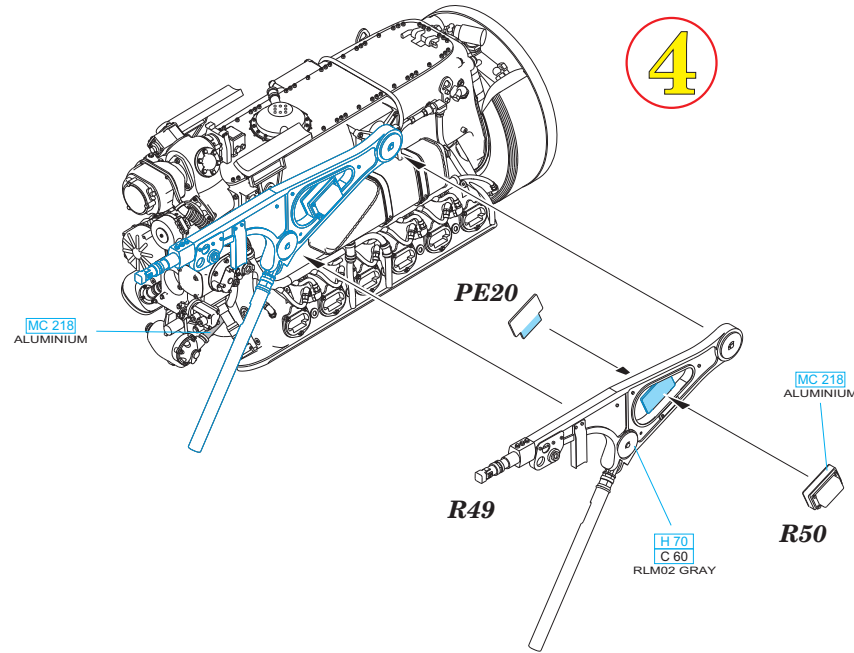

- REMOVE ODSTRANIT
- BEND OHNOUT
- GRIND OBROUSIT
- OPTION VOLBA
- DRILL HOLE VRTAT OTVOR
- REPLACE NAHRADIT
- SYMETRICAL ASSEMBLY SYMETRICKÁ MONTÁŽ
- SCRIBE THE PANEL AND HOLES RYTI
- REVERSE SIDE OTOČIT

1

2

3

4

5