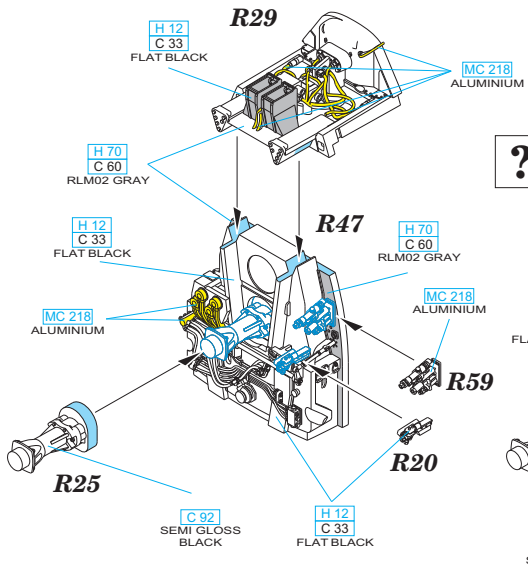

6

R54

7

R48

MC 218
ALUMINIUM

H 70
C 60
RLM02 GRAY

8

R45
R46

MC 218
ALUMINIUM

C 92
SEMI GLOSS
BLACK

G-6 VERSION

9

G-6/U4 VERSION

R29

H 12
C 33
FLAT BLACK

MC 218
ALUMINIUM

H 70
C 60
RLM02 GRAY

R47

H 12
C 33
FLAT BLACK

H 70
C 60
RLM02 GRAY

R59

MC 218
ALUMINIUM

R20

C 92
SEMI GLOSS
BLACK

H 12
C 33
FLAT BLACK

?

R28

H 12
C 33
FLAT BLACK

MC 218
ALUMINIUM

H 12
C 33
FLAT BLACK

R39

H 12
C 33
FLAT BLACK

R47

H 70
C 60
RLM02 GRAY

R59

MC 218
ALUMINIUM

R20

H 12
C 33
FLAT BLACK

H 12
C 33
FLAT BLACK

10

R26

H 12
C 33
FLAT BLACK

R27

H 12
C 33
FLAT BLACK

MC 218
ALUMINIUM

11

R40

MC 218
ALUMINIUM