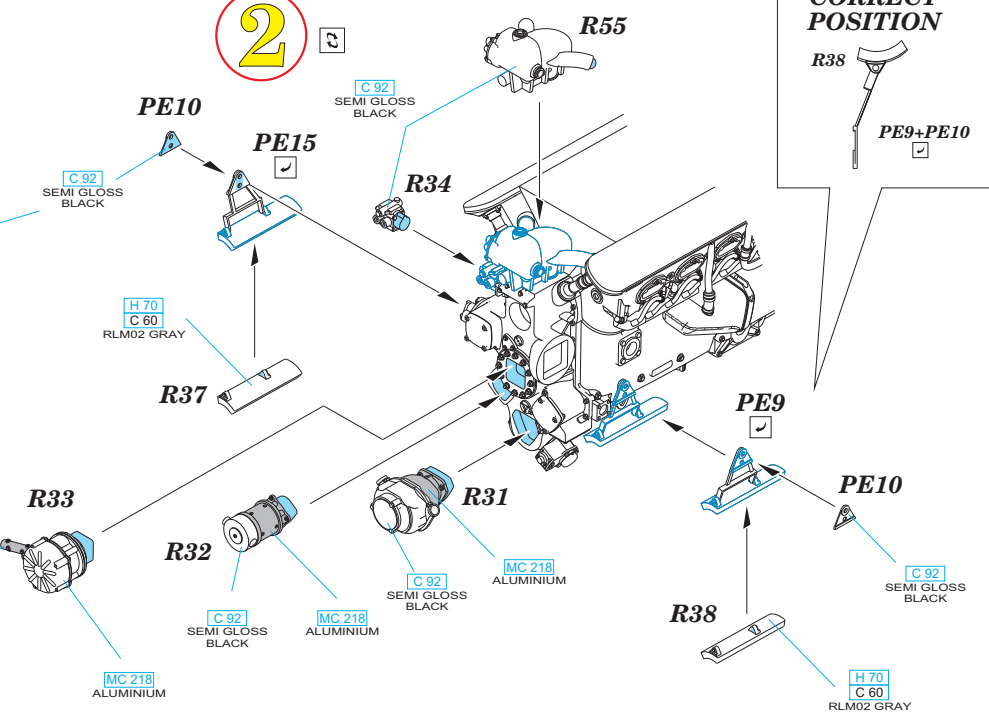

- REMOVE ODSTRANIT
- BEND OHNOUT
- GRIND OBROUSIT
- OPTION VOLBA
- DRILL HOLE VRTAT OTVOR
- REPLACE NAHRADIT
- SYMETRICAL ASSEMBLY SYMETRICKÁ MONTÁŽ
- SCRIBE THE PANEL AND HOLES RYTI
- REVERSE SIDE OTOČIT

1

2

3

4

5