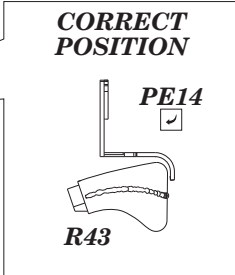

6 pcs.
R43
R44

H 33
C 81
RUSSET

29