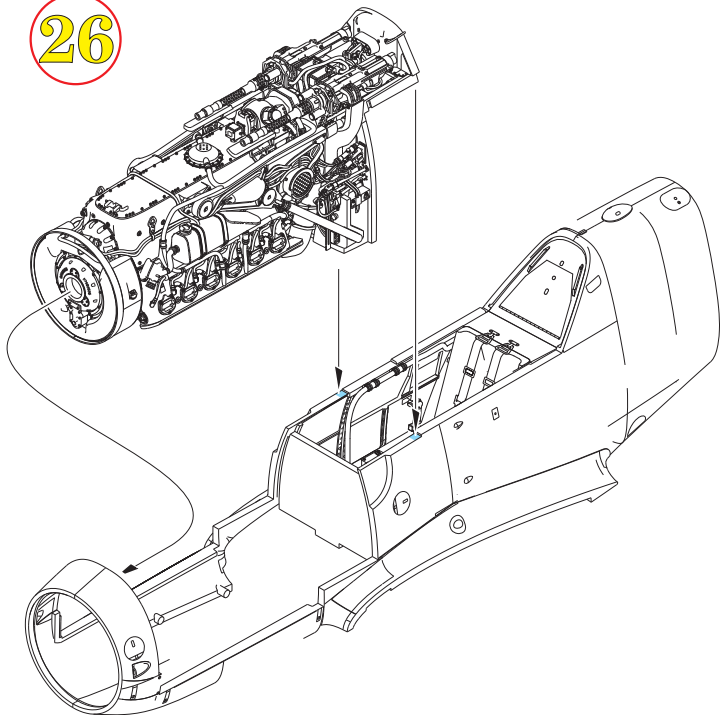

648 250 Bf 109G-6 engine and fuselage guns

For Eduard kit - pro stavebnici Eduard

1/48 scale

648 250 Bf 109G-6 engine and fuselage guns

For Eduard kit - pro stavebnici Eduard

1/48

This product contains metal and resin detail parts for upgrading scale plastic models. When selecting this set make sure that it is for the kit mentioned in product name as these sets are made specifically for that kit. When upgrading the model some cutting or corrections may be necessary for parts to fit accurately. **WARNING!** This set contains small and sharp parts. Work carefully in a ventilated and well-lit room. Safety glasses are recommended. This product is not suitable for children below 14 years of age.

plastic H2

24

25

26

27

28

6 pcs.
R43
R44

H 33
C 81
RUSSET

R17
R16
R58
R57