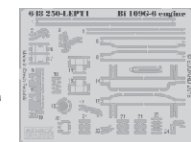

648 250 Bf 109G-6 engine and fuselage guns

For Eduard kit - pro stavebnici Eduard

1/48 scale

648 250 Bf 109G-6 engine and fuselage guns

For Eduard kit - pro stavebnici Eduard

1/48

This product contains metal and resin detail parts for upgrading scale plastic models. When selecting this set make sure that it is for the kit mentioned in product name as these sets are made specifically for that kit. When upgrading the model some cutting or corrections may be necessary for parts to fit accurately. **WARNING!** This set contains small and sharp parts. Work carefully in a ventilated and well-lit room. Safety glasses are recommended. This product is not suitable for children below 14 years of age.