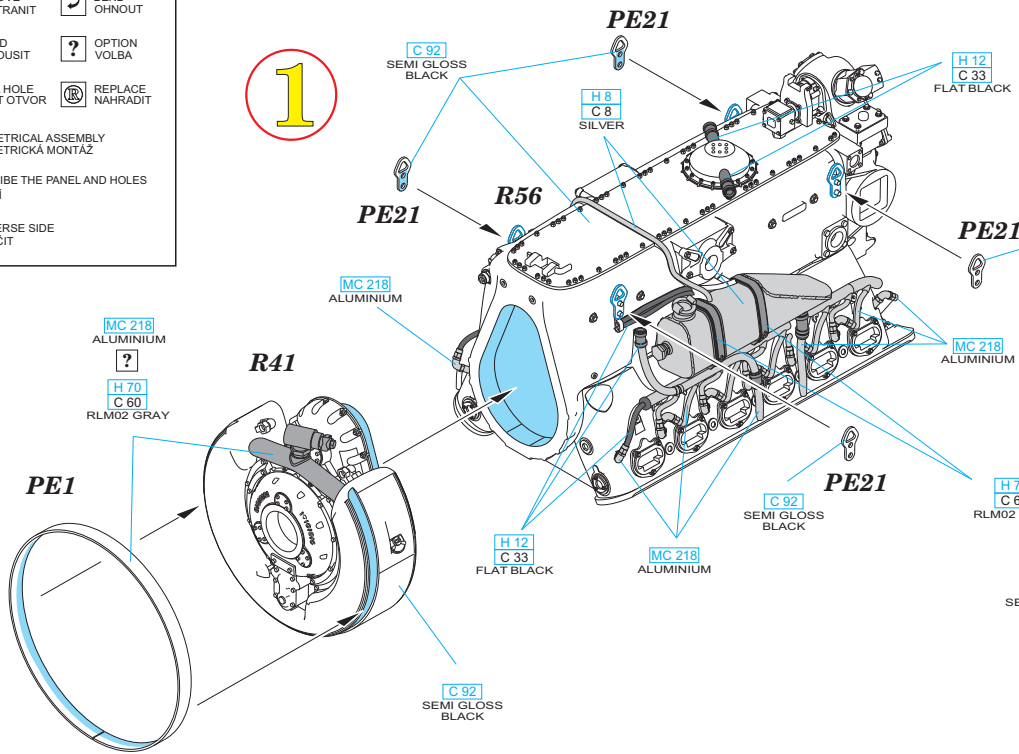

- REMOVE ODSTRANIT
- BEND OHNOUT
- GRIND OBROUSIT
- OPTION VOLBA
- DRILL HOLE VRTAT OTVOR
- REPLACE NAHRADIT
- SYMETRICAL ASSEMBLY SYMETRICKÁ MONTÁŽ
- SCRIBE THE PANEL AND HOLES RYTI
- REVERSE SIDE OTOČIT

1