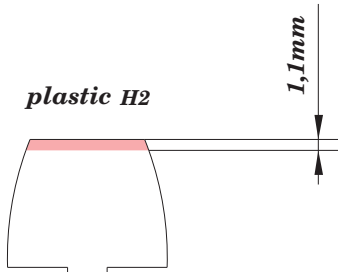

23

plastic H3

plastic H3

plastic H2

24

25