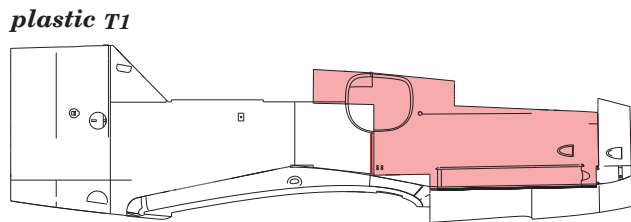

wire
Ø - 0,4mm
l - 4,5mm

H 12
C 33
FLAT BLACK

22

wire
Ø - 0,5mm
l - 11,5mm

MC 218
ALUMINIUM

23

plastic H3

plastic H3