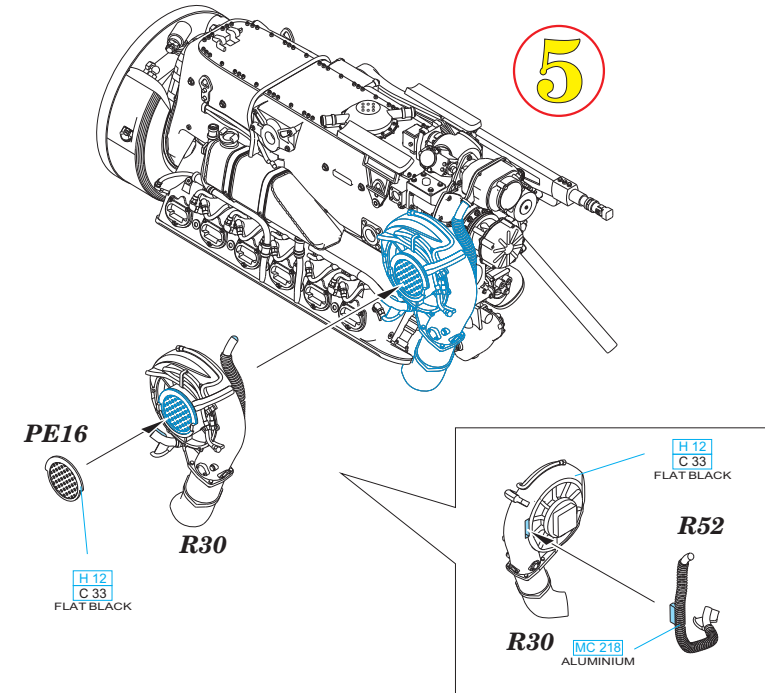

- REMOVE ODSTRANIT
- BEND OHNOUT
- GRIND OBROUSIT
- OPTION VOLBA
- DRILL HOLE VRTAT OTVOR
- REPLACE NAHRADIT
- SYMETRICAL ASSEMBLY SYMETRICKÁ MONTÁŽ
- SCRIBE THE PANEL AND HOLES RYTI
- REVERSE SIDE OTOČIT

1

2

3

4

5