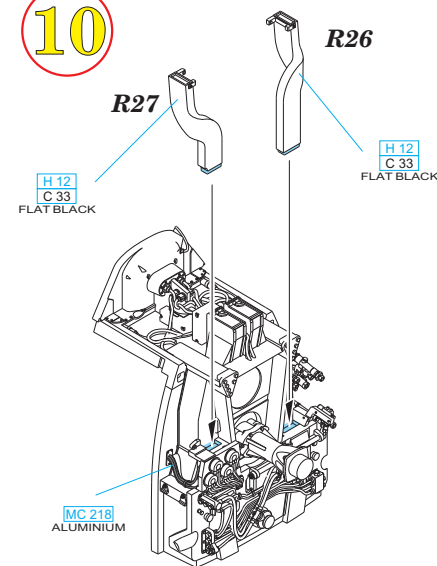

R28

H 12
C 33
FLAT BLACK

MC 218
ALUMINIUM

H 12
C 33
FLAT BLACK

R39

H 12
C 33
FLAT BLACK

R47

H 70
C 60
RLM02 GRAY

R59

MC 218
ALUMINIUM

R20

H 12
C 33
FLAT BLACK

H 12
C 33
FLAT BLACK

10

R26

H 12
C 33
FLAT BLACK

R27

H 12
C 33
FLAT BLACK

MC 218
ALUMINIUM

11