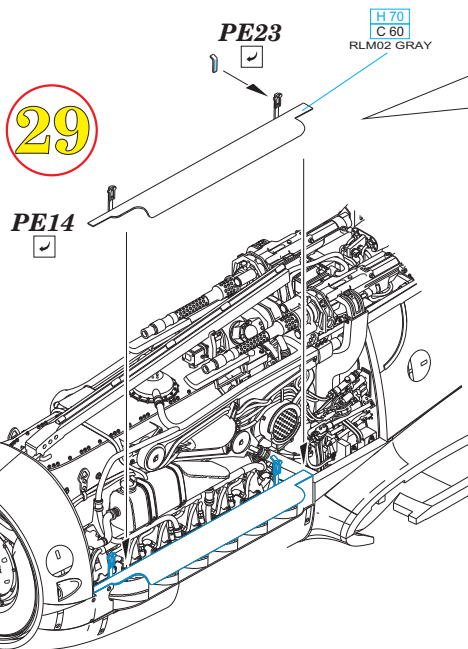

6 pcs.
R43
R44

H 33
C 81
RUSSET

29