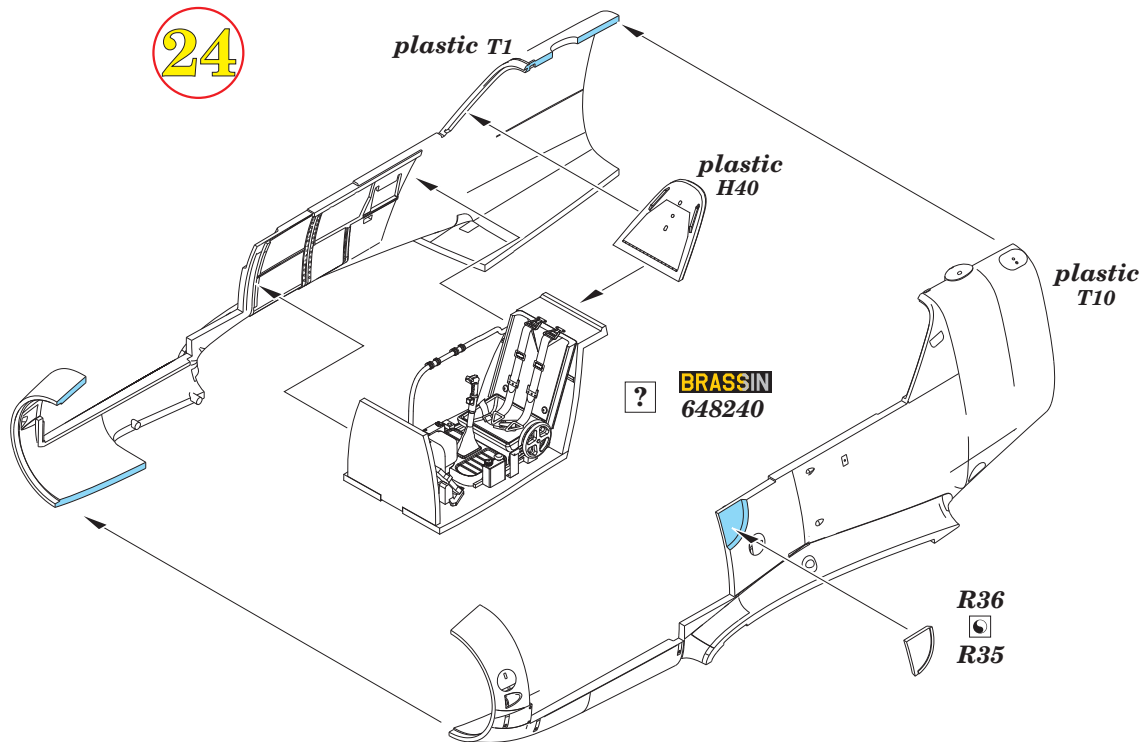

23

plastic H3

plastic H3

plastic H2

24

25