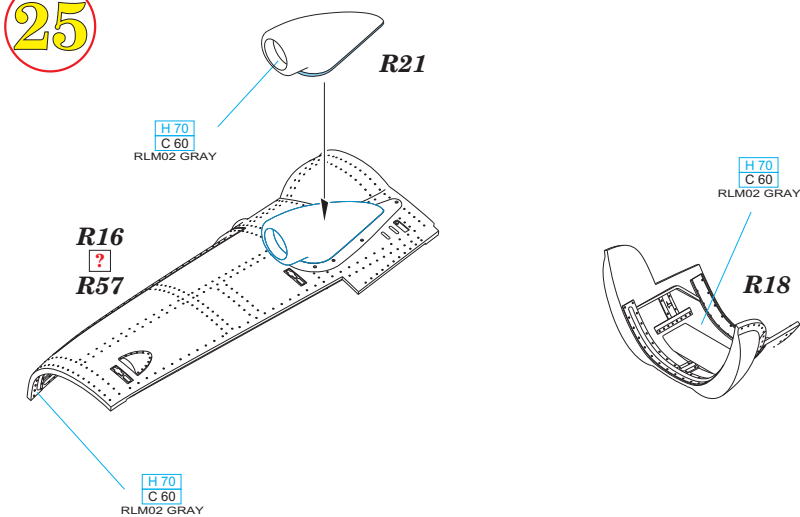

23

plastic H3

plastic H3

plastic H2

24

25