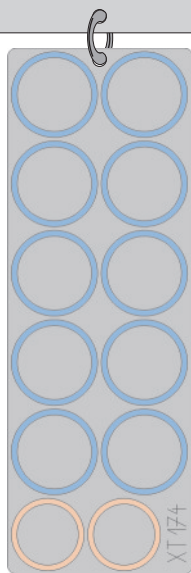

eduard
Express MASK

XT 174

sWs with 20mm Flakvierling wheels

A die-cut mask for accurate painting for Great Wall Hobby kit

1/35 KIT

**KIT
PARTS:**
A23, A24,
A25, A26,
A14, A18