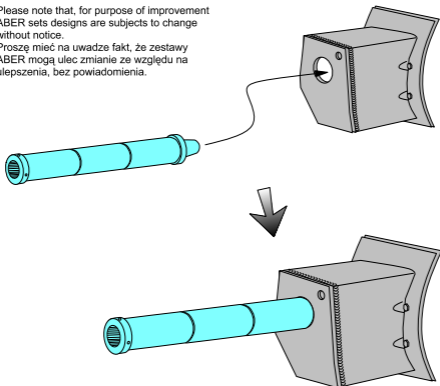

Russian 152,4 mm M-10S tank barrel for KV-II

Lufa do czołgu KW-II

1/48 scale update

(TAMIYA model)

ABER®

48 L-12

WWW.ABER.NET.PL

Made in Poland © 2008

Please note that, for purpose of improvement
ABER sets designs are subjects to change
without notice.

Proszę mieć na uwadze fakt, że zestawy
ABER mogą ulec zmianie ze względu na
ulepszenia, bez powiadomienia.

WARNING

Any unauthorized copying, producing and reproducing of ABER company products,
or any part thereof, is strictly prohibited and any such action establishes liability for
a civil action and may give rise to criminal prosecution.

OSTRZEŻENIE

Jakiegokolwiek kopiowanie, produkowanie i reprodukcja wyrobów firmy ABER
bez zezwolenia, w całości lub części jest surowo zabronione. Powyższe
działania powodują powstanie odpowiedzialności cywilnej oraz mogą
spowodować wszczęcie postępowania karnego.