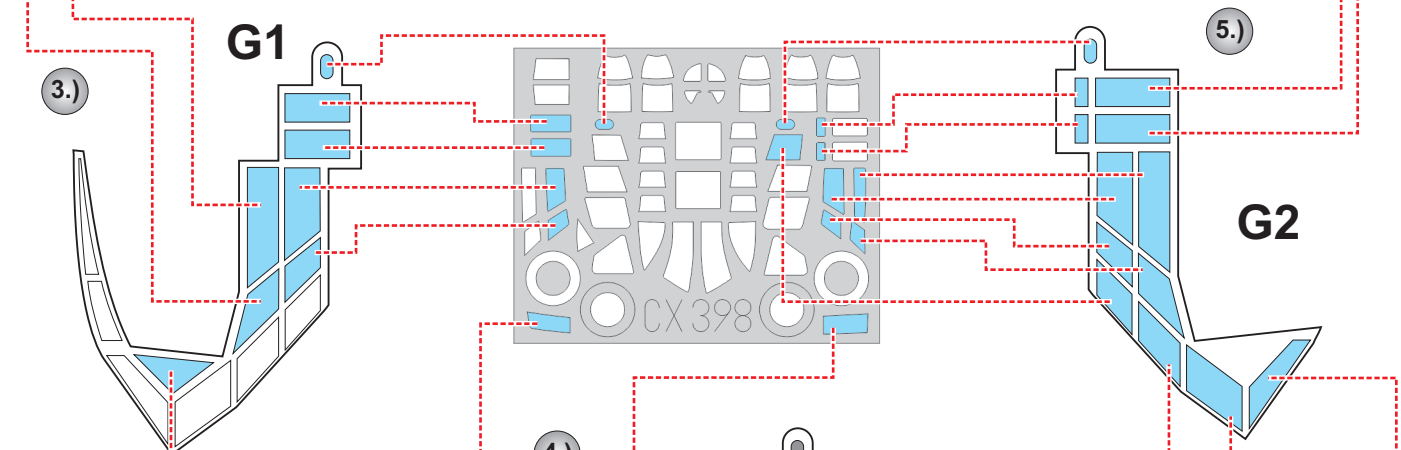

eduard
MASK

CX 398

Blenheim Mk.I 1/72

The die-cut mask for accurate canopy frame painting of the
Airfix A04016 scale 1/72 KIT

G3

G3

6.)

G3